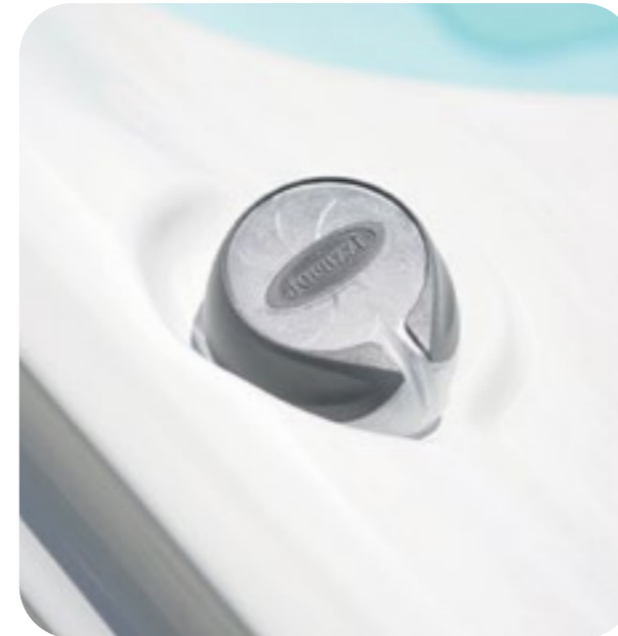

DESIGN

- A unique SmoothSwim™ shell design stops reflective waves, so you can always enjoy the perfect swim.
- Stunning, durable, synthetic wood cabinetry.
- Return suction eliminates turbulence for a smoother swim.