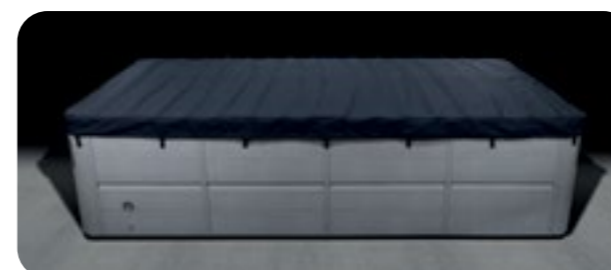

DURABLE DESIGN
Double-stitched, waterproof, and weather-resistant fabric with non-collapsible supports.