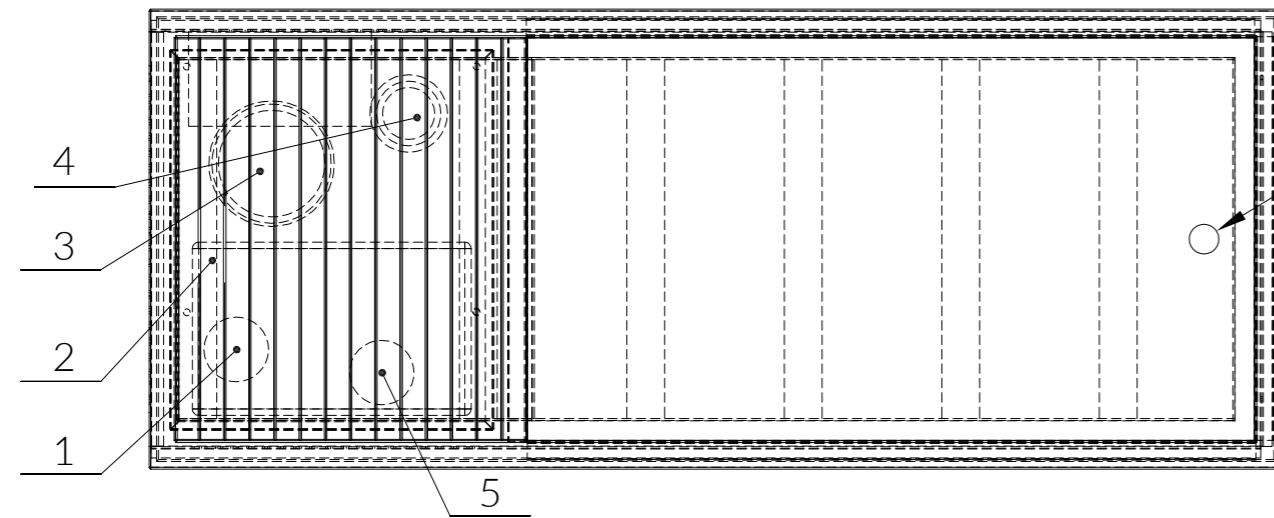

# Ice Bath

Water out

9	One button start		1	
8	Teak panel	1800 x 730 x 35	1	
7	Aluminium housing	1765 x 665 x 715	1	
6	Stainless steel body		1	
5	Pump		1	
4	Refrigeration compressor		1	
3	Thermostat		1	
2	Control panel		1	
1	Filter		1	
Item	Description	Specification/Model	Quantity	Notes