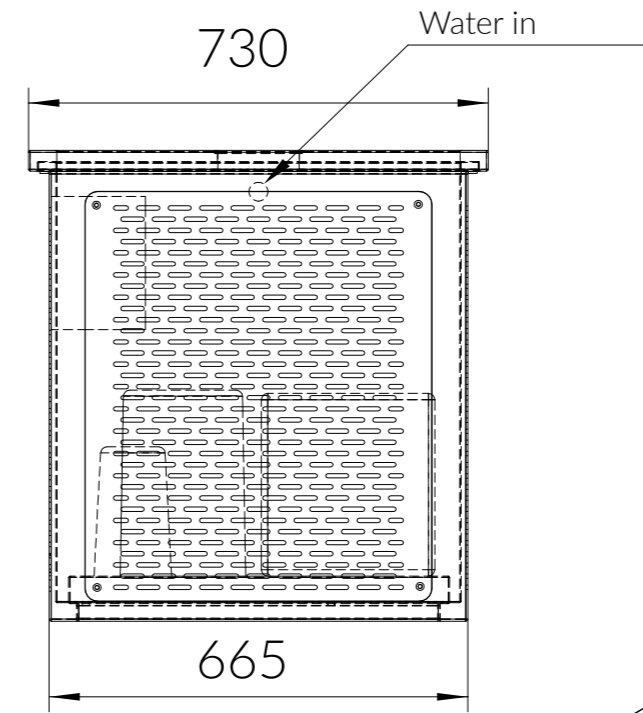

# Ice Bath

Water out

9	One button start		1	
8	Teak panel	1800 x 730 x 35	1	
7	Aluminium housing	1765 x 665 x 715	1	
6	Stainless steel body		1	
5	Pump		1	
4	Refrigeration compressor		1	
3	Thermostat		1	
2	Control panel		1	
1	Filter		1	
Item	Description	Specification/Model	Quantity	Notes