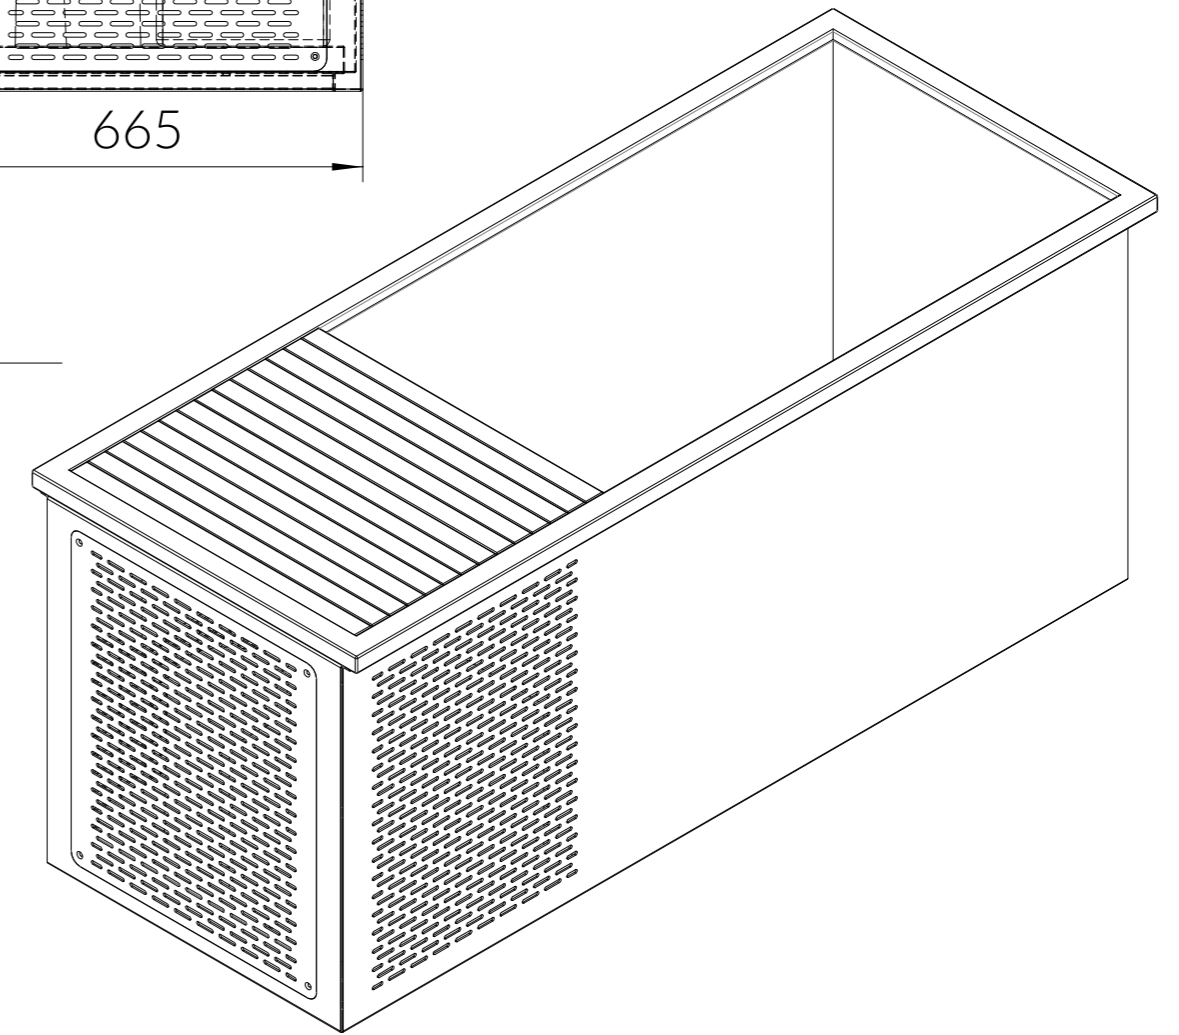

# Ice Bath

Water out

9	One button start		1	
8	Teak panel	1800 x 730 x 35	1	
7	Aluminium housing	1765 x 665 x 715	1	
6	Stainless steel body		1	
5	Pump		1	
4	Refrigeration compressor		1	
3	Thermostat		1	
2	Control panel		1	
1	Filter		1	
Item	Description	Specification/Model	Quantity	Notes