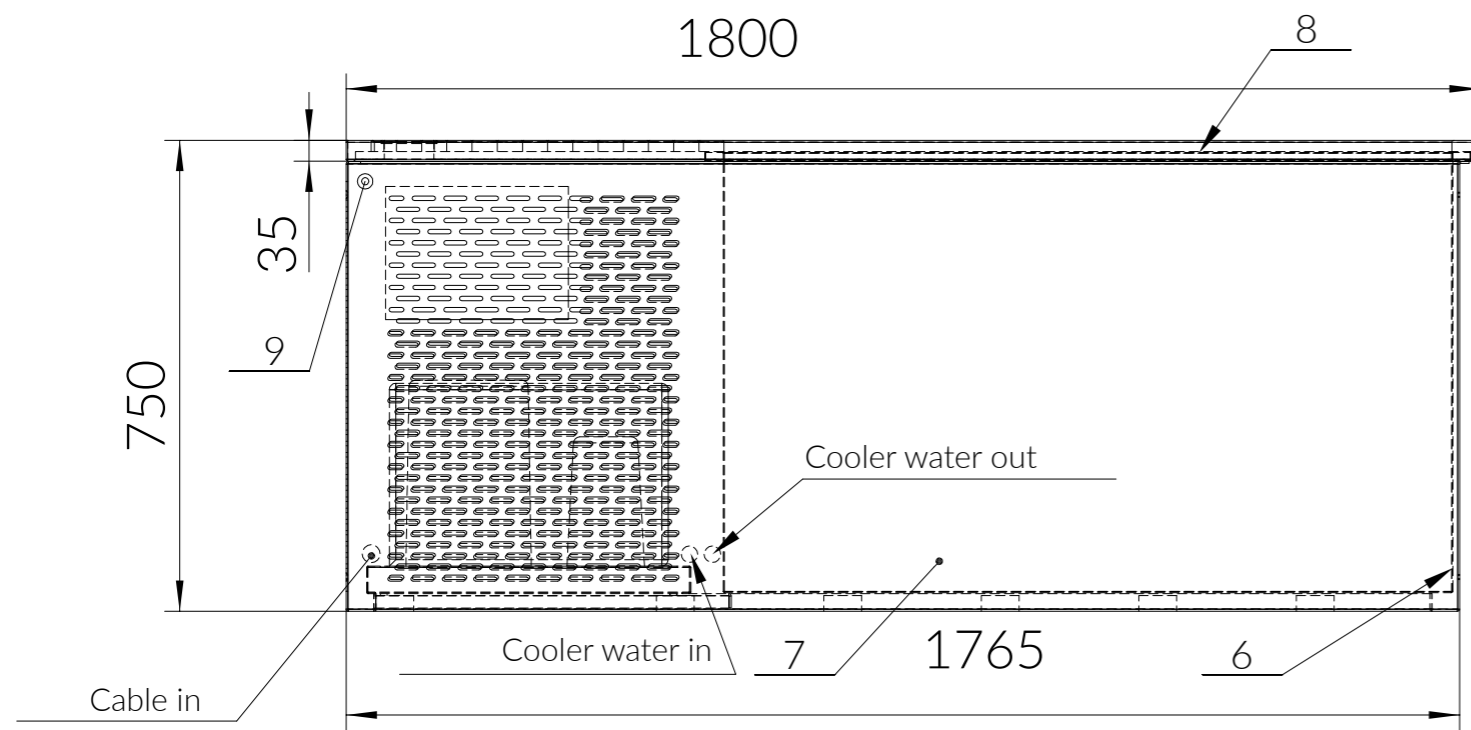

# Ice Bath

Water out

9	One button start		1	
8	Teak panel	1800 x 730 x 35	1	
7	Aluminium housing	1765 x 665 x 715	1	
6	Stainless steel body		1	
5	Pump		1	
4	Refrigeration compressor		1	
3	Thermostat		1	
2	Control panel		1	
1	Filter		1	
Item	Description	Specification/Model	Quantity	Notes