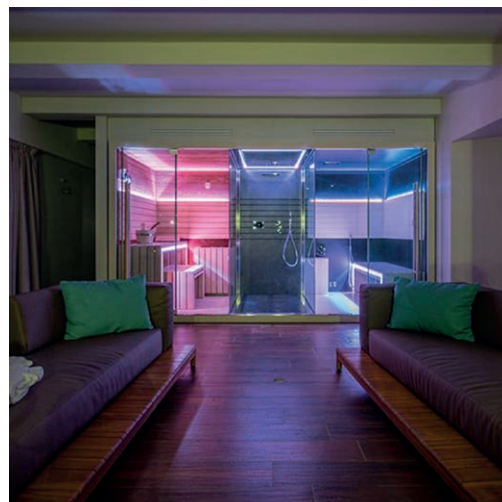

SASHA Black
Sauna + Emotional shower + Hammam
Terme Preistoriche - Italy