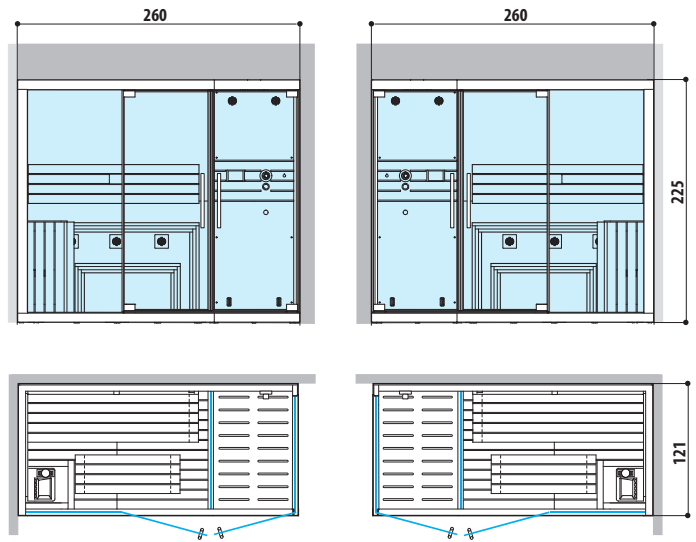

SASHA MI

SAUNA + EMOTIONAL SHOWER and HAMMAM

Dimensions:

260 x 120 x 225 H cm

Installation: corner, back to wall

LEFT HAND

RIGHT HAND