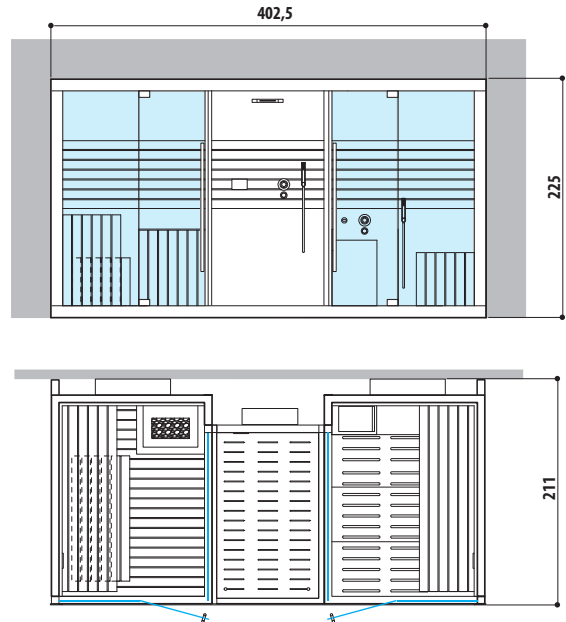

SASHA

SAUNA + EMOTIONAL SHOWER + HAMMAM

Dimensions:
402 x 211 x 225 H cm

Installation: corner, back to wall, niche

Single version