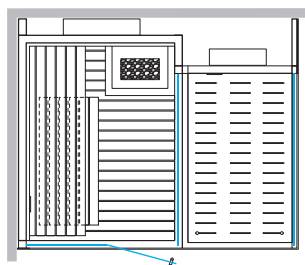

SAUNA + EMOTIONAL SHOWER

Dimensions:
257 x 211 x 225 H cm

Installation: corner, back to wall

LEFT HAND