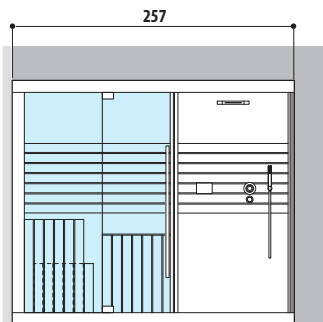

## HAMMAM + EMOTIONAL SHOWER

Dimensions:  
257 x 211 x 225 H cm

Installation: corner, back to wall, niche

LEFT HAND

RIGHT HAND

## SAUNA + EMOTIONAL SHOWER

Dimensions:  
257 x 211 x 225 H cm

Installation: corner, back to wall

LEFT HAND

RIGHT HAND

### HAMMAM WITH DOOR ON LONG SIDE

Dimensions:  
152 x 211 x 225 H cm

Installation: corner, back to wall

LEFT HAND

RIGHT HAND

### HAMMAM WITH DOOR ON SHORT SIDE

Dimensions:  
152 x 211 x 225 H cm

Installation: corner, back to wall

LEFT HAND

RIGHT HAND