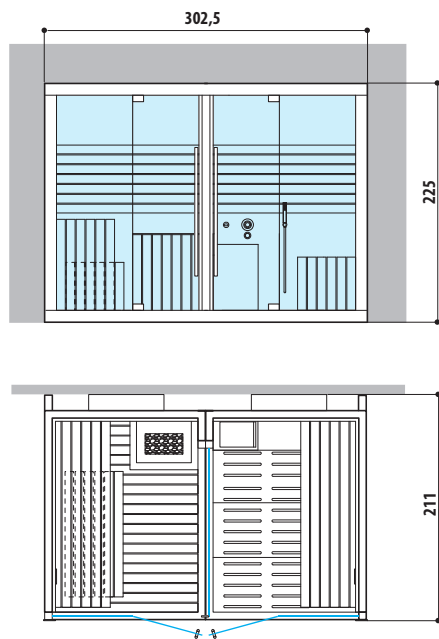

### SAUNA + EMOTIONAL SHOWER + HAMMAM

Dimensions:  
402 x 211 x 225 H cm

Installation: corner, back to wall, niche

Single version

### SAUNA + HAMMAM

Dimensions:  
302 x 211 x 225 H cm

Installation: corner, back to wall, niche

Single version