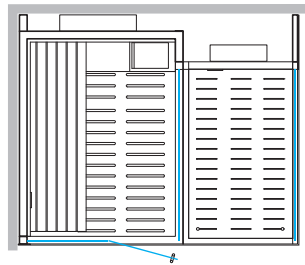

SASHA

HAMMAM + EMOTIONAL SHOWER

Dimensions:
257 x 211 x 225 H cm

Installation: corner, back to wall, niche

LEFT HAND