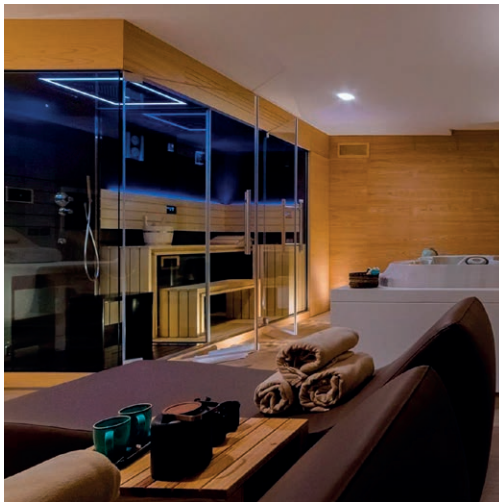

JACUZZI®

FOR THE HOSPITALITY  
WORLD

SASHA Black  
Sauna + Emotional shower + Hammam  
Alkamuri Posh Hotel & Spa - Italy

**Sensational Wellness™** is the new partnership programme dedicated to the hospitality world which, thanks to an extensive, high-value offering, allows all hotel, spa and resort operators as well as prestigious venues to grow their business and enhance their visibility, thanks to the added value of the wellness product solutions, consulting, support and communication provided by Jacuzzi®.