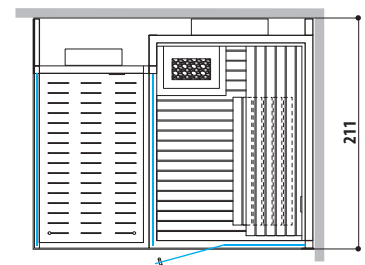

SAUNA + EMOTIONAL SHOWER

Dimensions:
257 x 211 x 225 H cm

Installation: corner, back to wall

LEFT HAND