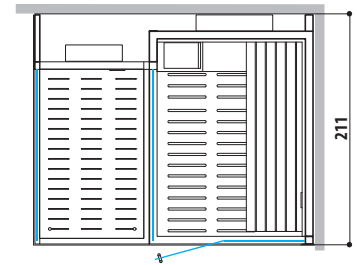

SASHA

HAMMAM + EMOTIONAL SHOWER

Dimensions:
257 x 211 x 225 H cm

Installation: corner, back to wall, niche

LEFT HAND