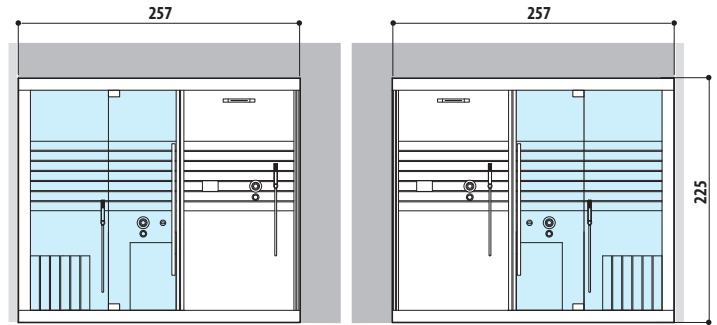

SASHA

HAMMAM + EMOTIONAL SHOWER

Dimensions:
257 x 211 x 225 H cm

Installation: corner, back to wall, niche

LEFT HAND