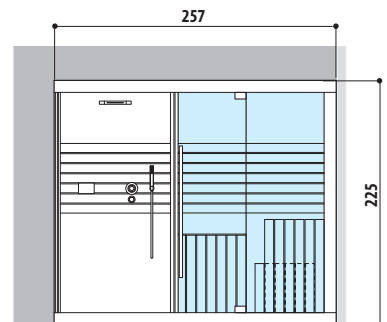

## HAMMAM + EMOTIONAL SHOWER

Dimensions:  
257 x 211 x 225 H cm

Installation: corner, back to wall, niche

LEFT HAND

RIGHT HAND

## SAUNA + EMOTIONAL SHOWER

Dimensions:  
257 x 211 x 225 H cm

Installation: corner, back to wall

LEFT HAND

RIGHT HAND

### HAMMAM WITH DOOR ON LONG SIDE

Dimensions:  
152 x 211 x 225 H cm

Installation: corner, back to wall

LEFT HAND

RIGHT HAND