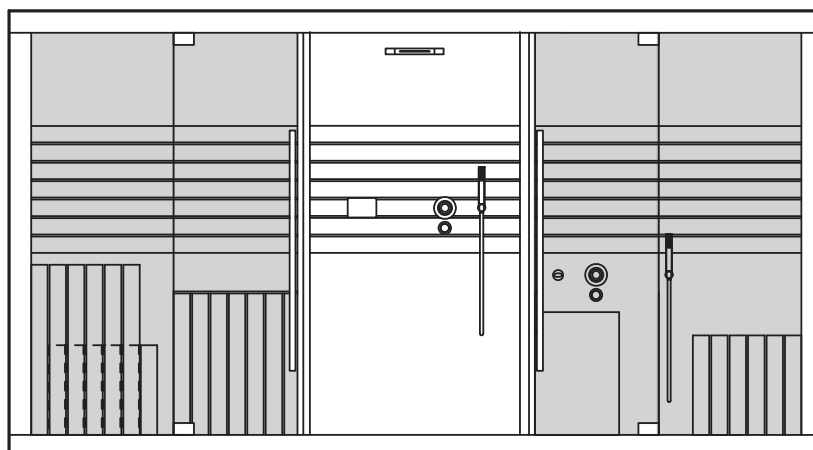

SASHA - SASHA MI

design Alberto Apostoli

Uniqueness and exclusivity, modularity and limited space are the hallmarks of Sasha and Sasha Mi: true wellness centres where water, essences, heat, coloured lights and music stimulate body and soul.

Sasha: three-in-one wellness.

In its most complete version it consists of three modules: Sauna + Emotional Shower + Hammam. A true wellness centre in just over 8 square metres. The three modules can also be used on their own or in different combinations to obtain endless configurations, which are adaptable to all spaces. Sasha encapsulates professional wellness and transfers it to a private dimension.

Sasha Mi: A veritable domestic Spa in just 3 square metres.

Sasha Mi is the two-module version consisting of a sauna and hammam + emotional shower, a precious treasure chest made of wood, glass and steel, ideal for small spaces. Sasha Mi fits perfectly into a domestic setting or in a hotel suite and offers professional performance, combining the functions of personal hygiene with those of wellness and relaxation.

Transparency, clean lines and fine materials enhance the elegance of Sasha and Sasha Mi, available in White and Black to blend in perfectly with any furnishing style. Designed and produced in Italy, they can be installed in a short time to be immediately ready for use.