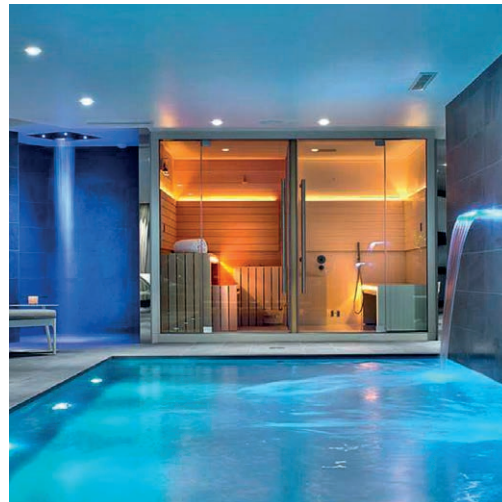

SASHA White
Sauna + Hammam
Golden Tulip Sophia Antipolis - France