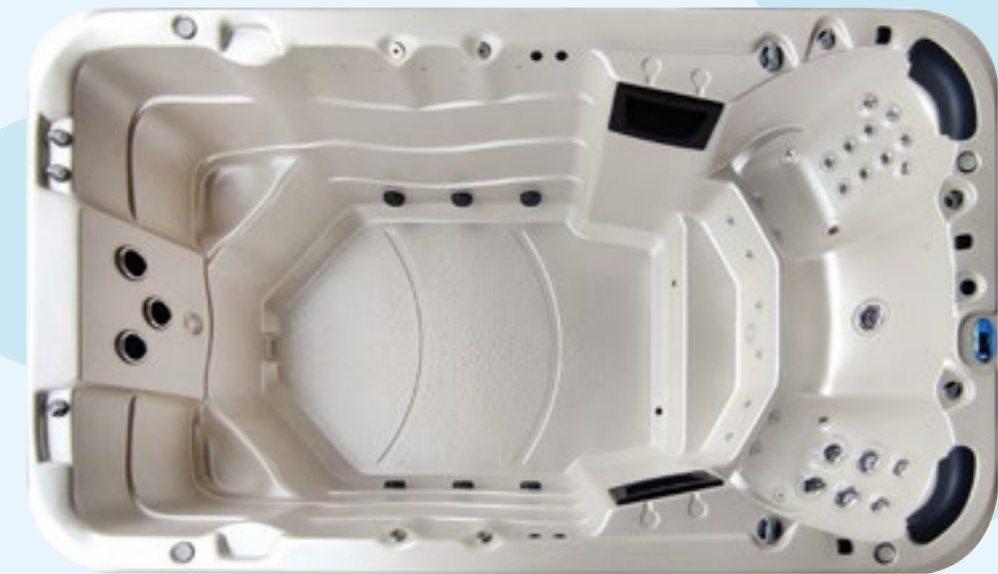

# SOUL4000™

🌀 JETS - 34
👤 SEATING - 2 seats
📏 DIMENSIONS - 3.98 x 2.31 x 1.30m

**SOUL4000™** - The SOUL4000™ is the perfect swim spa for leisure and workout. It has seating for five, hydrotherapy, and room for relaxation or fitness training.