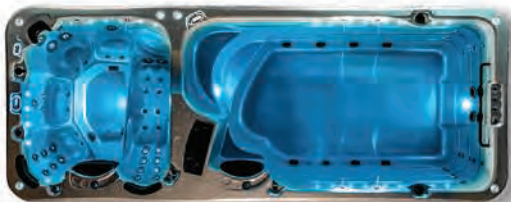

Hydrozone page 78

5 adults
Up to 68 jets
9/10 therapy
5.9 x 2.3 x 1.3 or 1.5m