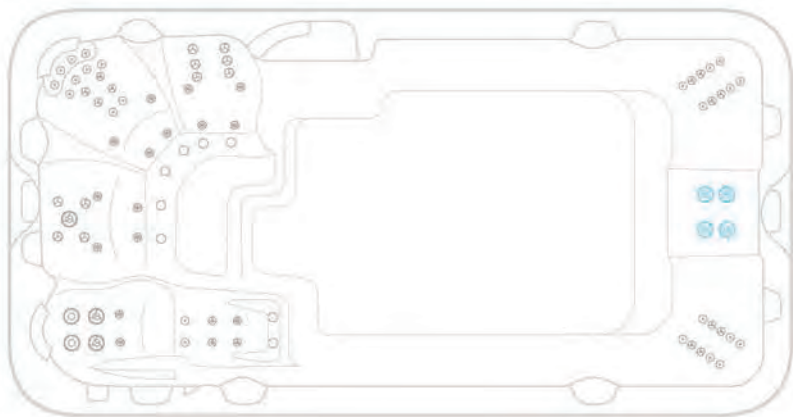

Jet layout.

Aquagym Max Extreme

Standard jets (77) Swim jets (4)

- 4 x 150mm
  High volume swim jets
- 2 x 127mm
  Directional jets
- 3 x 127mm
  Single spinning jets
- 8 x 75mm
  Directional jets

- 10 x 75mm
  Single spinning jets
- 24 x 50mm
  Directional jets
- 16 x 50mm
  Twin spinner jets
- 14 x 40mm
  Air jets