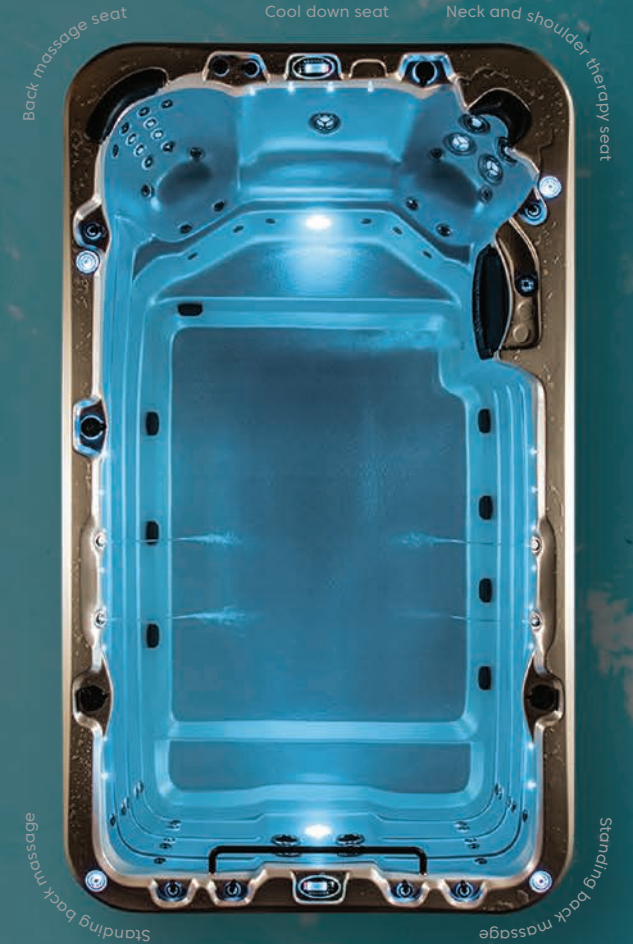

Experience

LED back-lit water cascade

Back-lit laminar jet water feature*

Aromatherapy system

Bluetooth stereo system*

Non slip, back-lit drink holders

Hydrotherapy

Hydroflow spinning jets*