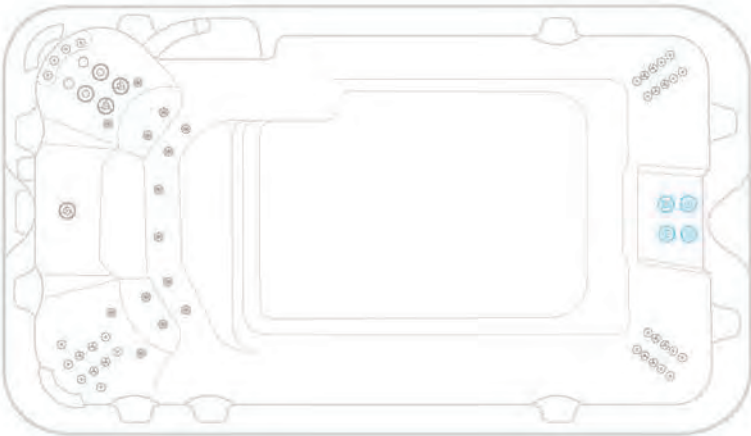

Jet layout.

Aquagym Extreme

Standard jets (55) Swim jets (4)

- 4 x 150mm
    High volume swim jets
  - 2 x 127mm
    Directional jets
  - 3 x 127mm
    Single spinning jets
  - 2 x 75mm
    Directional jets
- 22 x 50mm
    Directional jets
  - 12 x 50mm
    Twin spinner jets
  - 14 x 40mm
    Air jets