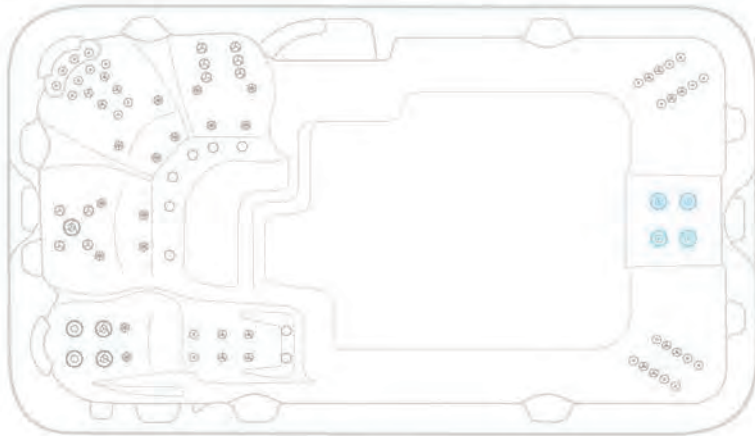

Jet layout.

Aqualounge Extreme

Standard jets (77) Swim jets (4)

	4 x 150mm High volume swim jets		10 x 75mm Single spinning jets
	2 x 127mm Directional jets		24 x 50mm Directional jets
	3 x 127mm Single spinning jets		16 x 50mm Twin spinner jets
	8 x 75mm Directional jets		14 x 40mm Air jets