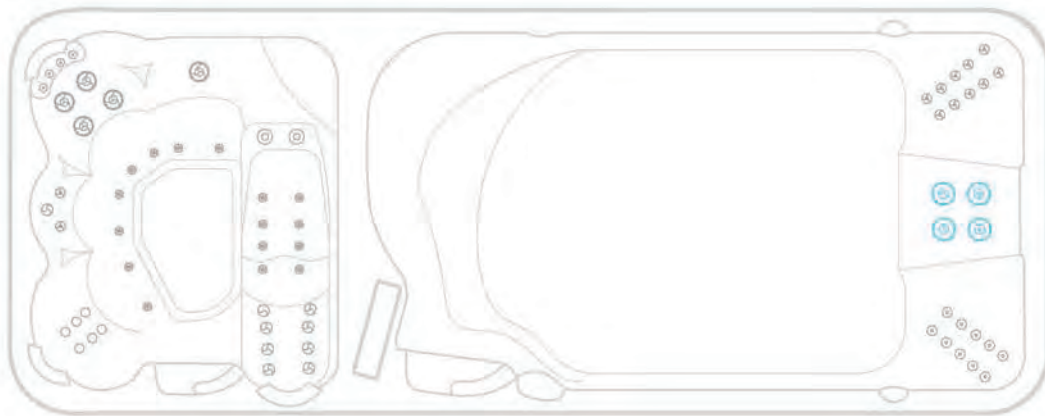

Jet layout.

Hydrozone

Standard jets (64) Swim jets (4)

4 x 150mm
High volume swim jets

2 x 127mm
Directional jets

5 x 127mm
Single spinning jets

6 x 75mm
Directional jets

9 x 75mm
Single spinning jets

14 x 50mm
Directional jets

12 x 50mm
Twin spinner jets

16 x 40mm
Air jets