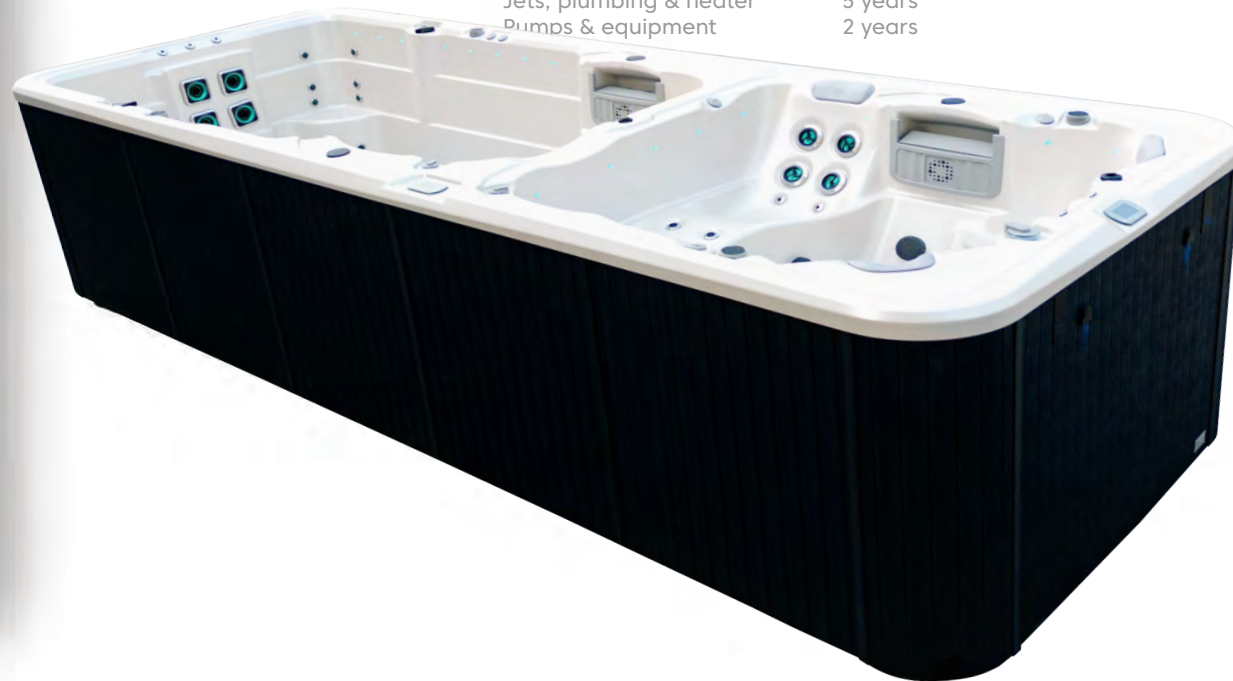

Warranties

Frame	Lifetime
Shell structure	10 years
Acrylic surface	5 years
Jets, plumbing & heater	5 years
Pumps & equipment	2 years