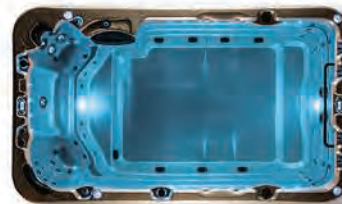

Single zone

Single zone

Dual zone

Aqualounge page 62

4 adults
Up to 81 jets
9/10 therapy
4.0 x 2.3 x 1.2m

Aquagym page 66

3 adults
Up to 59 jets
7/10 therapy
3.98 x 2.31 x 1.3m

Aquagym Max page 70