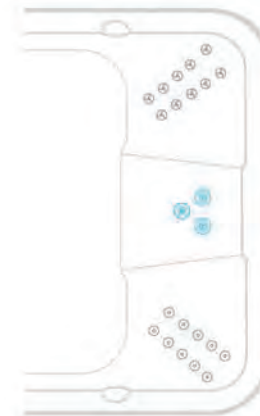

2 x 127mm
Directional jets

5 x 127mm
Single spinning jets

6 x 75mm
Directional jets

9 x 75mm
Single spinning jets

14 x 50mm
Directional jets

12 x 50mm
Twin spinner jets

16 x 40mm
Air jets

Swim jet options