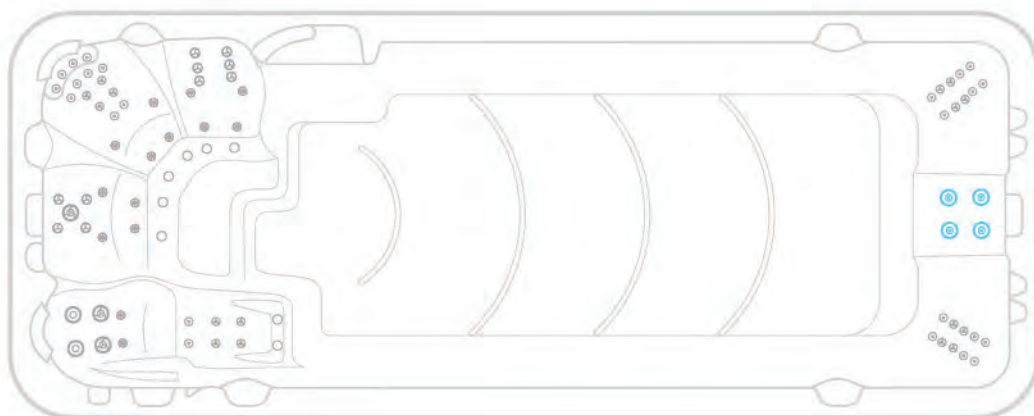

Jet layout.

Aqualap Extreme

Standard jets (77) Swim jets (4)

- 4 x 150mm
  High volume swim jets
- 2 x 127mm
  Directional jets
- 3 x 127mm
  Single spinning jets
- 8 x 75mm
  Directional jets

- 10 x 75mm
  Single spinning jets
- 24 x 50mm
  Directional jets
- 16 x 50mm
  Twin spinner jets
- 14 x 40mm
  Air jets